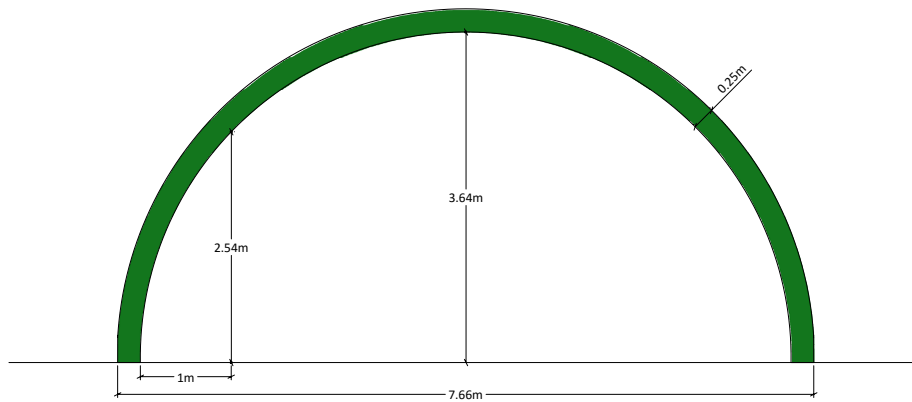

Size Guides/**Dome Barn**

7.5m span

10.2m span

12.1m span

Dome Barns come in standard lengths of 10m, 15m or 20m.