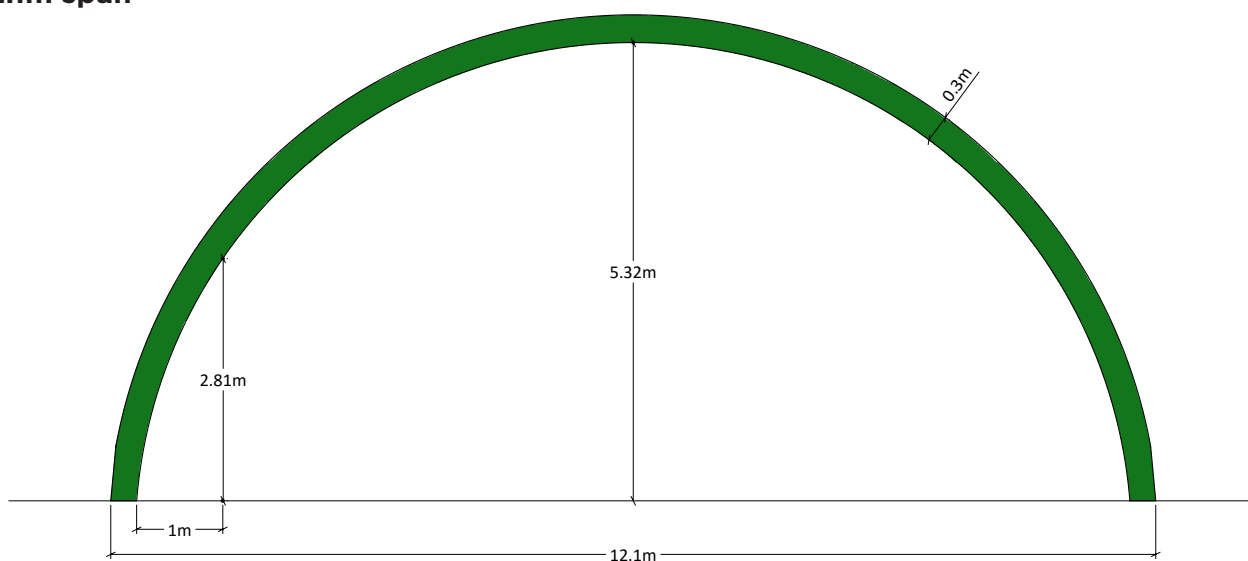

Size Guides/**Dome Barn**

7.5m span

10.2m span

12.1m span

Dome Barns come in standard lengths of 10m, 15m or 20m.