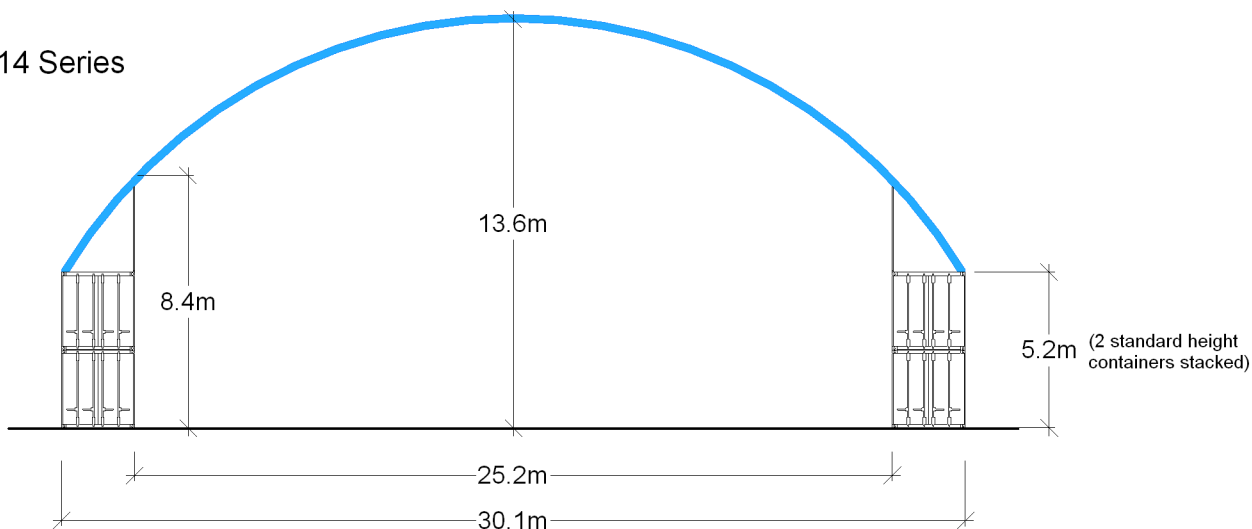

Simple Shelter - H Series Spans

Double Stacked Container Mounting Option

Model H24/12 Series

Model H22/10 Series

see next page
for larger sizes

Simple Shelter - H Series Spans

Double Stacked Container Mounting Option

Model H35/14 Series

Model H30/14 Series

Model H30/12 Series

see previous page
for smaller sizes